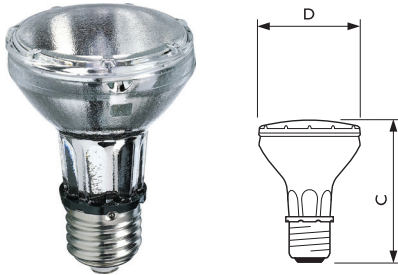

MASTER CDM-R PAR 20 Elite

Provides users with a compact, high-efficiency, discharge reflector lamp. Low operating costs, long-lamp life, UV block for reduced fading risk and a stable colour impression all benefit the shop owner. Low heat output and crisp, sparkling light, enhances the experience for shoppers and staff.

Product ID	Overall Length C max.	Diameter D max.
PAR20	95	65

Dimensions in mm

MASTER CDM-R PAR 20

Shortcode	Description	Wattage (W)	Cap Base	Voltage	Colour Rendering Index (Ra)	Luminous Flux (lm)	Average Lifetime (hrs)	Colour Temp (K)	Min Order Qty	Carton Qty
CDMRE35W9302010	MC CDM-R Elite 35W/930 E27 PAR20 10D	35	E27	88	91	23000	15000	3000	12	12
CDMRE35W9302030	MC CDM-R Elite 35W/930 E27 PAR20 30D	35	E27	88	91	6500	15000	3000	12	12